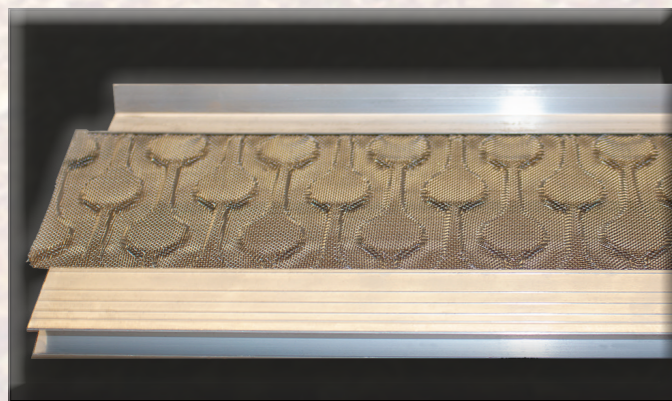

LEAFZERO-MAX™

brings real peace of mind to homeowners around the world who need a gutter protection system that really works the first time and every time.

LEAFZERO-MAX™ keeps debris out of gutters, allowing nothing but water to flow freely through the gutter system.

LEAFZERO-MAX™ installs securely to the front lip of the gutter system with our quick secure lock snap system and lays along the fascia board which eliminates damage from clogged gutters, high winds, heavy snow and ice.

The Best in Class micro mesh screen design & solid aluminum rails of LEAFZERO-MAX™ is simply the best in the industry, and is guaranteed to resist damage from bugs, birds, squirrels, nuts, buckeyes, raccoons, hornets and bees. It will keep your gutters free and clear of debris, guaranteed!

LEAFZERO-MAX™

has been carefully engineered and tested, and has proved to be the absolute best and only gutter cover protection system you'll ever need, hands down!

We back LEAFZERO-MAX™ with a 10-year, no clog, limited warranty.

Benefits of Having LEAFZERO-MAX™

- Do it right the first time.
- No more Routine Gutter Cleaning.
- Lower Maintenance Costs.
- Micro Mesh Quality.
- Raised Screen Performance.

LEAFZERO-MAX™ Facts